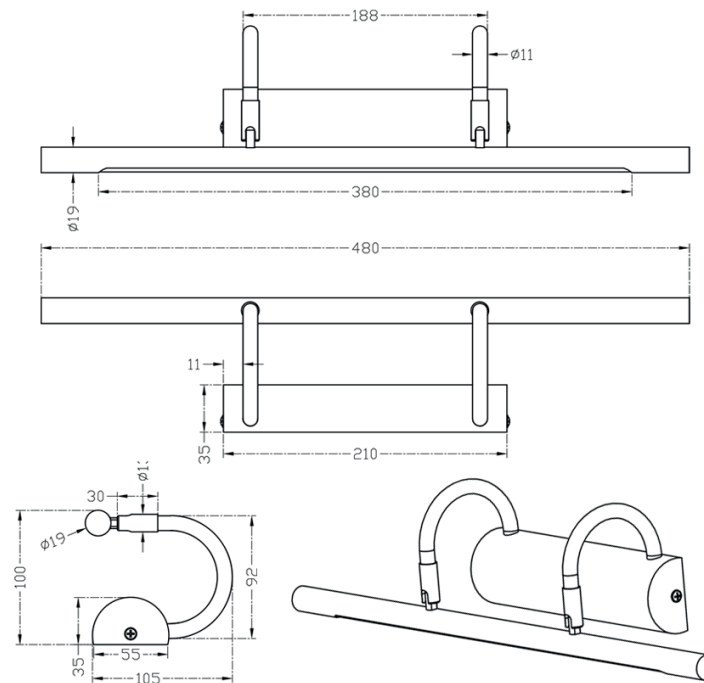

Interior & Decorative Lighting

Large Picture Light

GL-225210104, GL-225210106

Brass, Chrome

Product Image

Product Line Drawing

All measurements in mm

Features

- Dimmable.
- Flexible adjustment arm.

Energy Rating Label

Specification

Voltage	230V
Lumens	600lm
Lamp	1 x SMD 8W LED integrated
Colour Temp.	3000K
IP Rating	20
Dimensions	480 x 105 x 100mm
Material	Metal