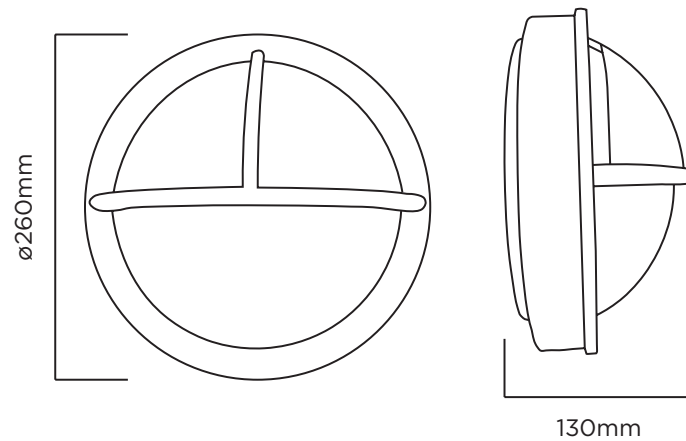

Outdoor & Security Lighting

Round Anthracite Bulkhead w/ Photocell

GL-BHRNDBC

Product Image

Product Line Drawing

All measurements in mm

Energy Rating Label

Description

The Round Anthracite Bulkhead is photocell controlled, illuminating at dusk to provide light throughout the night, before switching itself off at dawn.

This fitting has a die-cast aluminium housing and is finished in anthracite grey.

Specification

Voltage	230V
Wattage	8.5W
Lamp Base	B22
Colour Temp.	4000K
Lumens	810lm
IP Rating	IP44
Control	Photocell
Dimensions	ø250 x 120mm