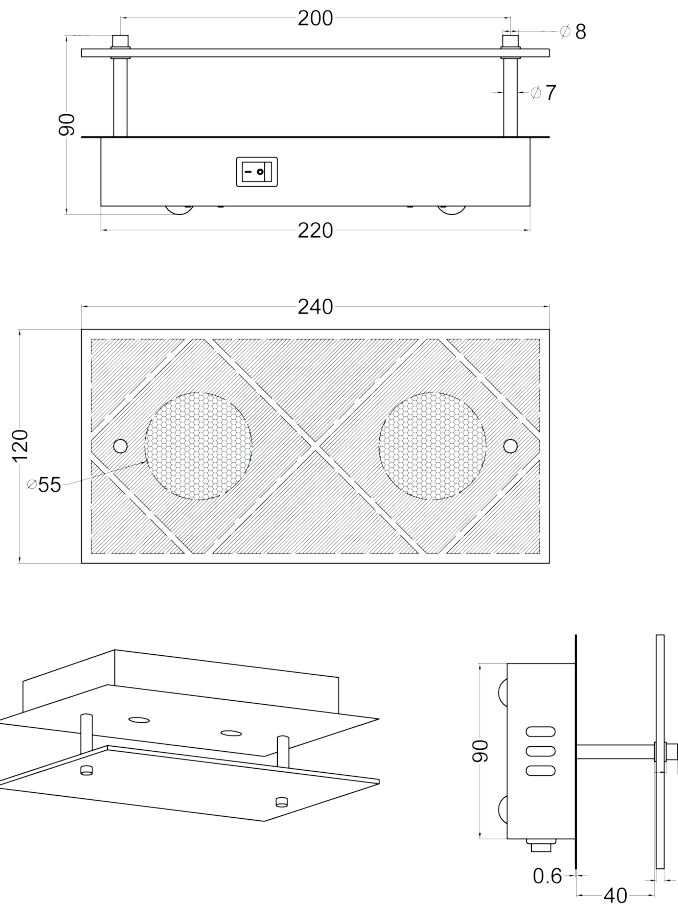

# Interior & Decorative Lighting

Reality Mara Two Light Chrome & Glass Ceiling Light

R22452106

## Product Image

## Product Line Drawing

All measurements in mm

## Specification

Voltage	230V
Lumen	2 × 280lm
Lamp	incl. 2 × GU10 3W LED retrofit
IP Rating	20
Dimensions	240 x 120 x 90mm
Material	Metal, Glass