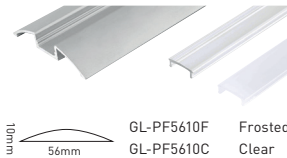

GL-PF5610F Frosted
GL-PF5610C Clear