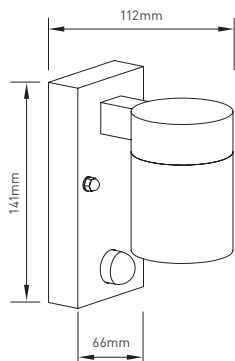

Outdoor & Security Lighting

WALL LIGHT WITH PIR

Wall Light with PIR

GL-203/BLK

Black

GL203/SS

316 Stainless Steel

Voltage	230V
Wattage	6W
Colour Temp.	3000K
Lumens	495lm
Lamp	incl.1x 6W LED GU10
IP Rating	IP44
Detection Range	6m/90°

316
MARINE GRADE
STAINLESS STEEL

Up & Down PIR Wall Light

GL-202/BLK

Black

GL202/SS

316 Stainless Steel

Voltage	230V
Wattage	2x 6W
Colour Temp.	3000K
Lumens	2x 495lm
Lamp	incl.2x 6W LED GU10
IP Rating	IP44
Detection Range	6m/90°