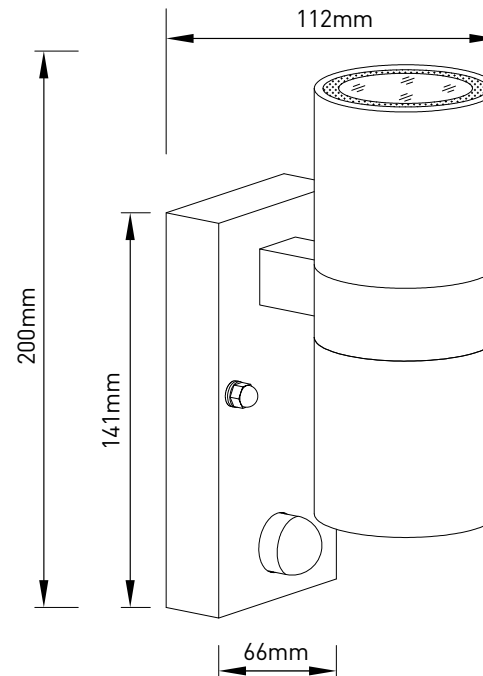

## Up & Down Wall Light with PIR & Photocell

**GL-202/BLK** **GL-202/SS**  
Black 316 Stainless Steel

### Product Line Drawing

### Specification

Voltage	230V
Wattage	2 x 6W
Lamp	incl. 2 x 6W LED GU10
Colour Temp.	3000K
Lumens	2 x 495lm
IP Rating	IP44
Detection Range	6m/90°
Material	BLK Aluminium with Black finish
	SS 316 Stainless Steel