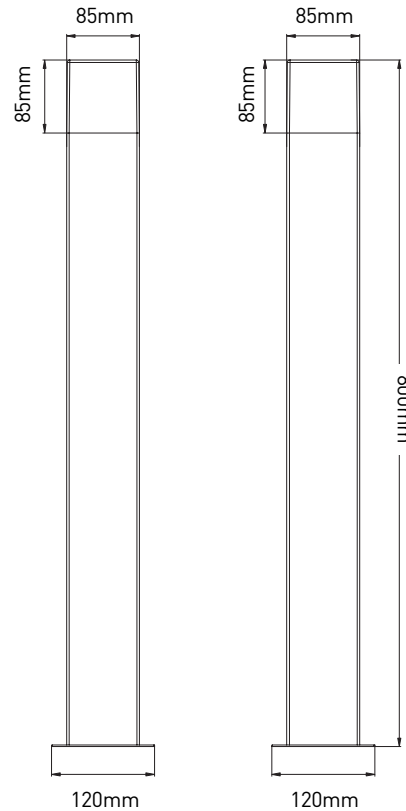

Outdoor & Security Lighting

Tall Rectangle Aluminium LED Bollard

GL-420060187
Grey

GL-420060142
Black

Product Image

Product Line Drawing

Specification

Voltage	230V
Wattage	4W
Lamp	incl. 4W LED E14
Colour Temp.	3000K
Lumens	320lm
IP Rating	IP44
Dimensions	85 x 85 x 800mm

Description

The Tall Square Aluminium Bollard is perfect for lighting pathways, driveways and car parks.

This fitting is supplied with a 4W LED E14 Lamp and is finished in grey or black.