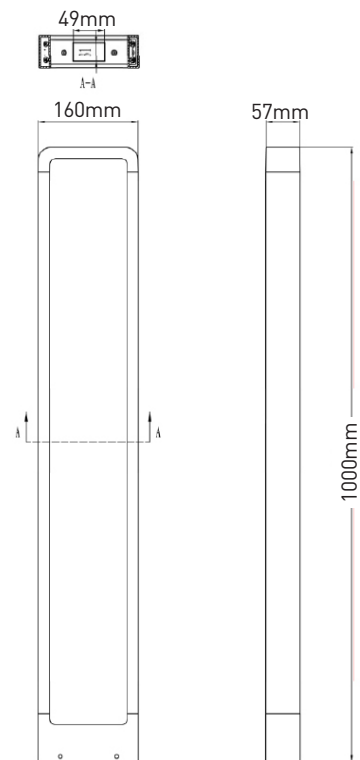

Outdoor & Security Lighting

Tall Rectangle Aluminium LED Bollard

GL-420760142

Product Image

Product Line Drawing

Specification

Voltage	230V
Wattage	4W
Lamp	COB LED integrated
Colour Temp.	3000K
Lumens	450lm
IP Rating	IP54
Dimensions	160 x 57 x 1000mm

Description

The 4W Tall Rectangle Aluminium LED Bollard is perfect for lighting pathways, driveways and car parks.

This fitting has a die-cast aluminium housing and is finished in anthracite grey.

THIS FITTING HAS AN INBUILT LAMP. THE LAMP CANNOT BE REMOVED AND ATTEMPTING TO DO SO WILL DAMAGE THE FITTING.