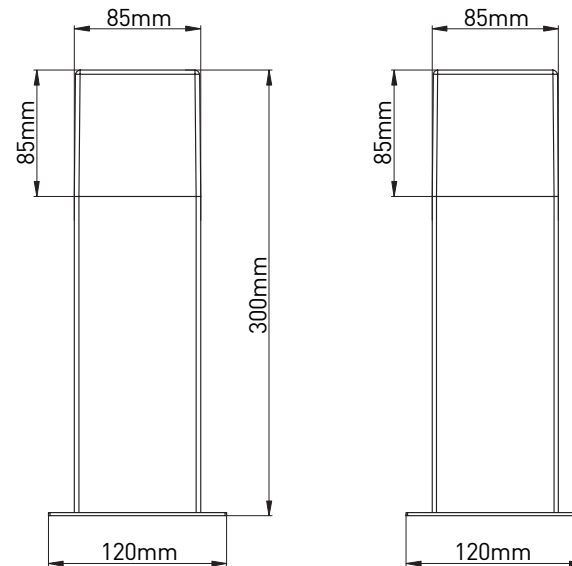

## Short Square Aluminium LED Bollard

GL-520060187

### Product Line Drawing

### Specification

Voltage	230V
Wattage	4W
Lamp	incl. 4W LED E14
Colour Temp.	3000K
Lumens	320lm
IP Rating	IP44
Dimensions	300 x 85 x 85mm

### Description

The Short Square Aluminium Bollard is perfect for lighting pathways, driveways and car parks.

This fitting is supplied with a 4W LED E14 Lamp and is finished in grey.