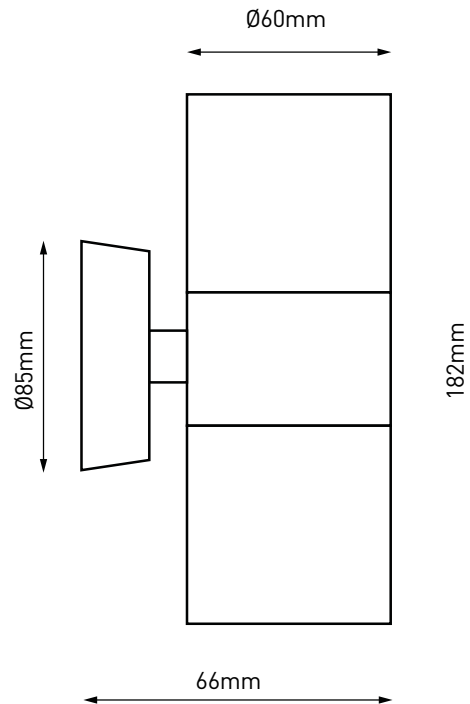

Outdoor & Security Lighting

Up & Down LED Wall Light

GL-8WUD-BLK

Black

GL-8WUD-SS

Stainless Steel

Product Image

Product Line Drawing

Specification

Voltage	230V
Wattage	2 x 6W
Lamp	incl. 2 x 6W LED GU10
Colour Temp.	3000K
Lumens	2 x 495lm
IP Rating	IP44
Material	BLK Aluminium with black finish
	SS Stainless Steel

Description

The Up & Down Wall Lights are ideal for lighting porch and back door areas, pathways and garages.

These fittings are supplied with 2 x 6W LED GU10 lamps. Available in matt black or stainless steel finishes.