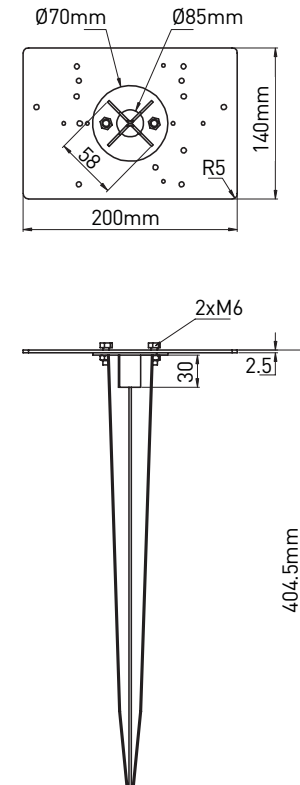

Outdoor & Security Lighting

Earth Spike

GL-9960-07

Product Image

Product Line Drawing

Specification

Material	Nickel matt metal
Dimensions	200 x 404.5 x 140mm