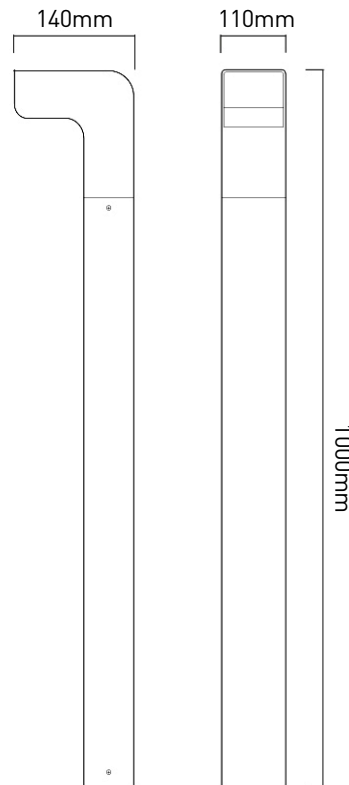

## Tall Modern LED Bollard

GL-BLD2301

### Product Line Drawing

### Specification

|            |                    |
|------------|--------------------|
| Voltage    | 230V               |
| Wattage    | 7W                 |
| Lamp       | SMD LED            |
| Lumens     | 700lm              |
| IP Rating  | IP44               |
| Dimensions | 110 x 140 x 1000mm |

### Description

The 7W Tall Modern LED Bollard is perfect for lighting pathways, driveways and car parks.

This fitting has a die-cast aluminium housing and is finished in anthracite grey.

THIS FITTING HAS AN INBUILT LAMP. THE LAMP CANNOT BE REMOVED AND ATTEMPTING TO DO SO WILL DAMAGE THE FITTING.