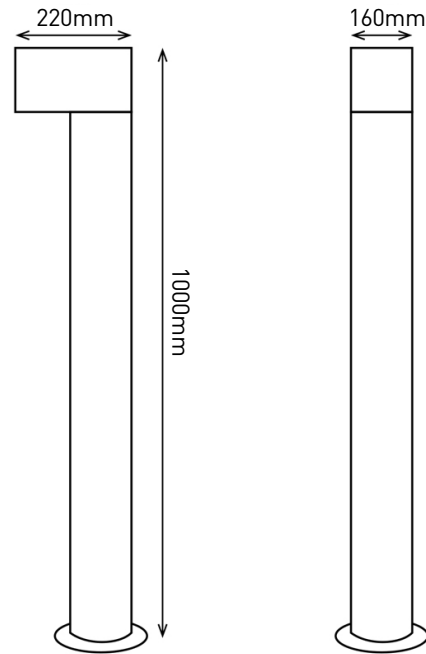

Outdoor & Security Lighting

Tall Black Aluminium LED Bollard

GL-BLD2302

Product Image

Product Line Drawing

Specification

Voltage	230V
Wattage	8.5W
Lamp	8.5W LED B22
Lumens	800lm
IP Rating	IP44
Dimensions	220 x 160 x 1000mm

Description

The Tall Black Aluminium Bollard is perfect for lighting pathways, driveways and car parks.

This fitting is supplied with a 8.5W LED B22 Lamp and is black cast aluminium with a black powder coat finish.