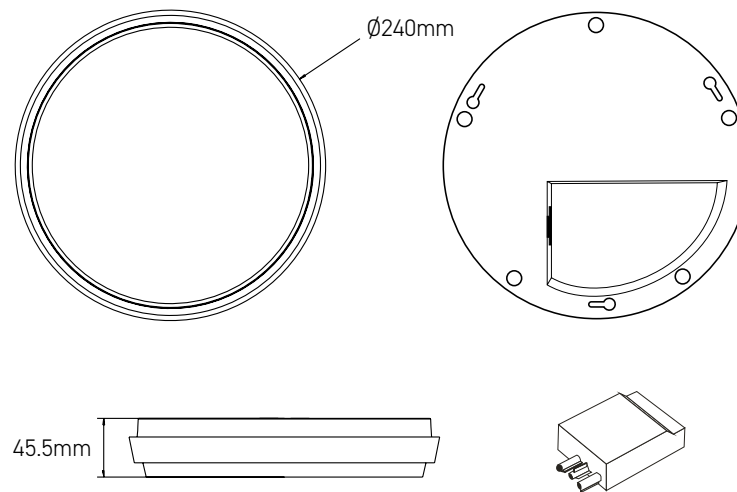

Interior & Decorative Lighting

25W LED Ceiling Bulkhead

GL-EPSOM/WH

Matt White

GL-EPSOM/CH

Chrome

Product Image

Product Line Drawing

Specification

Voltage	230V
Wattage	25W
Colour Temp.	3000K
Lumens	2000lm
IP Rating	IP54
material	Metal & polycarbonate
Dimensions	Ø240 x 45.5mm

Description

The 25W Ceiling Bulkhead is a low energy, IP rated LED fitting. An easy to fit and cost effective solution from bathroom to bin store.

Comprising a polycarbonate back plate with a translucent polycarbonate fascia, finished with a Matt White or Chrome surround.

Features

- Available with a Matt White or Chrome surround
- Fast Fix feature, with screwless connection
- Driverless solution, providing cost reductions for customers
- Product uses the bulkhead body for heat emission, therefore extending the product life