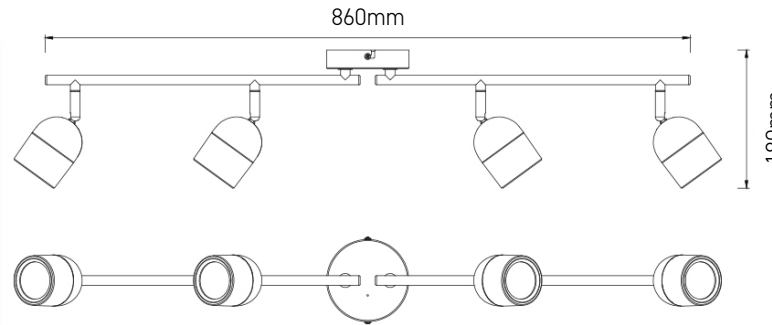

### Product Line Drawing

### Specification

Voltage	230V
Wattage	4 x 4W
Lumens	4 x 220lm
Lamp	4 x 4W LED GU10
Colour Temp.	3000K
IP Rating	IP44
Dimensions	860 x 180mm
Material	Chrome