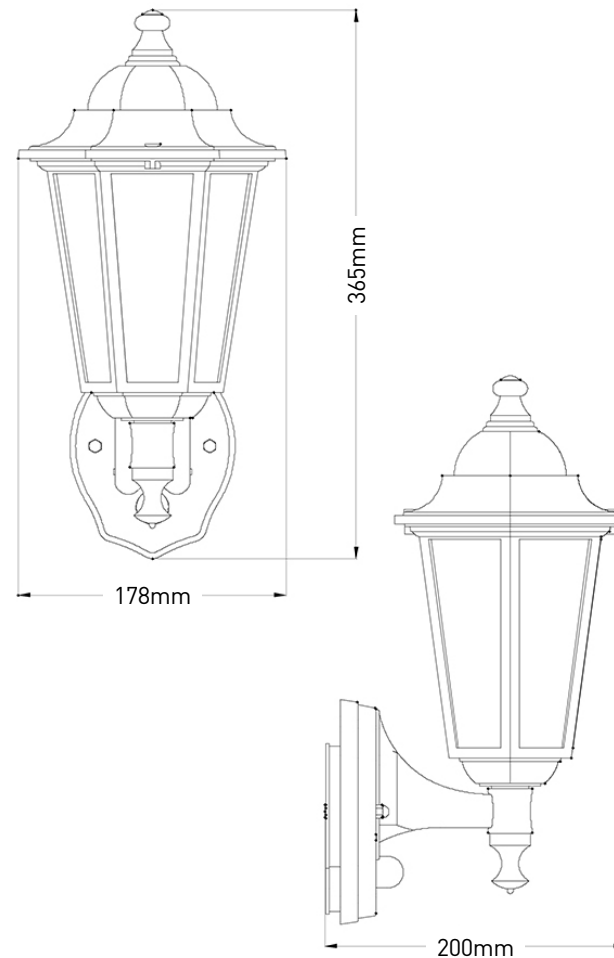

P-Lux LED Front Door Lanterns

Gloss Finish Aluminium Traditional Lantern

GL1362LU BLK

Black

GL1362LU WHI

White

Product Image

Product Line Drawing

Specification

Voltage	230V
Wattage	8W
Lamp	COB LED
Colour Temp.	3000K
Lumens	600lm
IP Rating	IP44
Lamp Life	50,000hrs
Power Factor	0.9

Features

- Finished in Black or White Gloss UV Resistant Paint.
- Full compliance to Part L1a 2013.
- Running costs from less than £2 per annum.