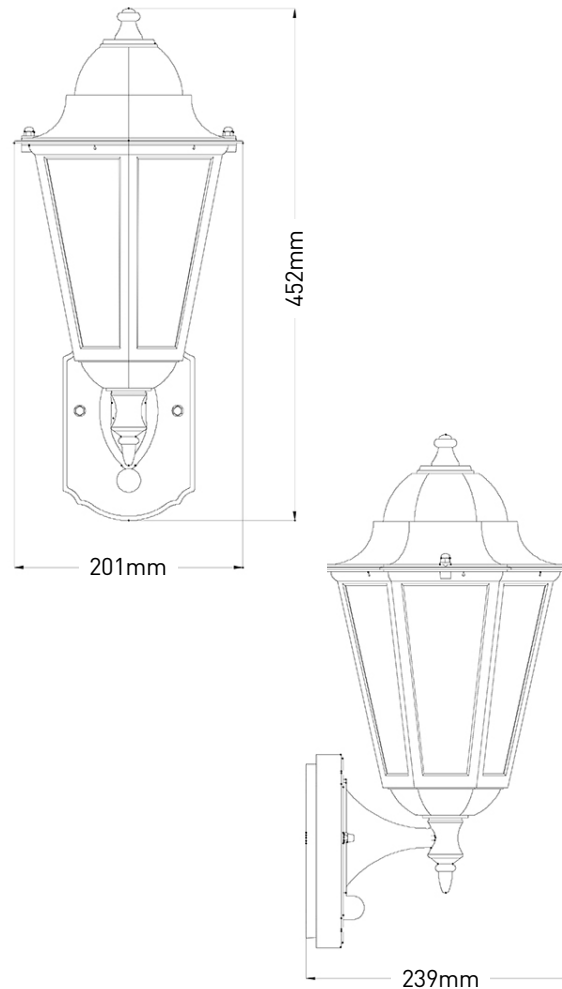

P-Lux LED Front Door Lanterns

Black Aluminium Large Traditional Lantern

GL2362LU

Product Image

Product Line Drawing

Specification

Voltage	230V
Wattage	8W
Lamp	COB LED
Colour Temp.	3000K
Lumens	600lm
IP Rating	IP44
Lamp Life	50,000hrs
Power Factor	0.9