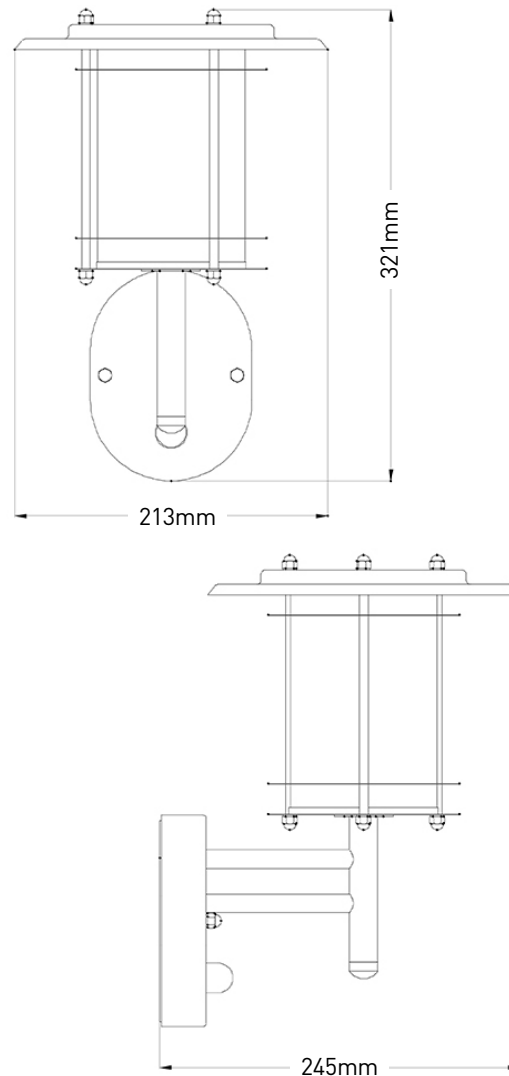

## Product Image

## Product Line Drawing

## Specification

Voltage	230V
Wattage	8W
Lamp	COB LED
Colour Temp.	4000K
Lumens	600lm
IP Rating	IP44
Lamp Life	50,000hrs
Power Factor	0.9