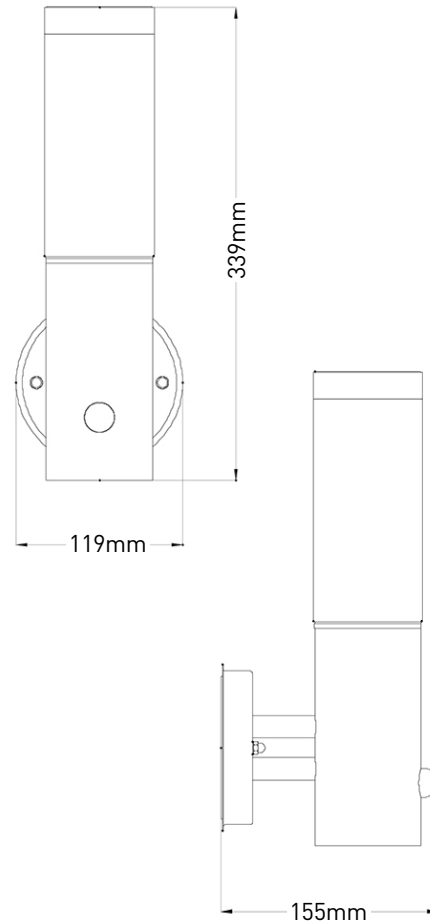

P-Lux LED Front Door Lanterns

Modern Post Lantern

GL4689LU SS
316 Stainless Steel

GL4689LU BLK
Black

Product Image

Description

P-Lux LED Front Door Lanterns offer space and security lighting. Photocell controlled and PIR (Passive Infrared) activated, the lantern automatically comes on at high level, then dims down after 60 seconds or last activation. At dawn the lantern automatically switches off.

Product Line Drawing

Specification

Voltage	230V
Wattage	8W
Lamp	SMD LED
Colour Temp.	4000K
Lumens	600lm
IP Rating	IP44
Lamp Life	50,000 hrs
Power Factor	0.9

Features

- 316 Marine Grade Stainless Steel or Matt Black Aluminium finishes.
- A full 2 points for external lighting within the Code for Sustainable Homes.
- Full compliance to Part L1a 2013.
- Running costs less than £2 per annum.