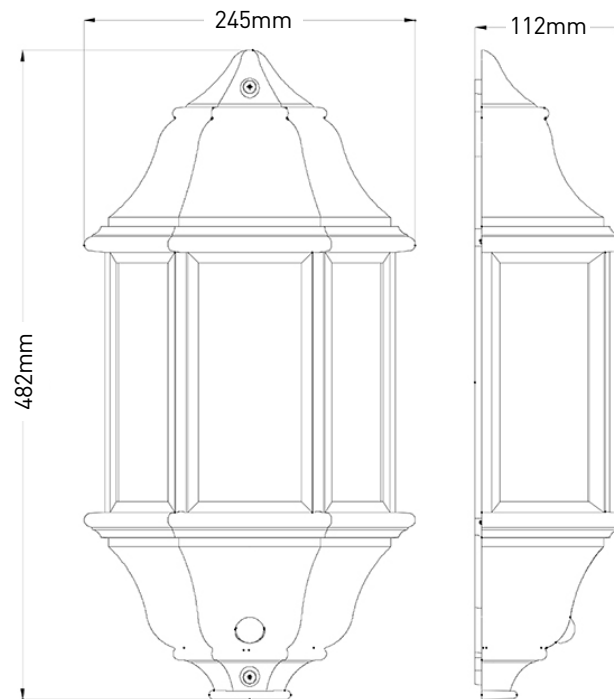

P-Lux LED Front Door Lanterns

Black Aluminium Three Panel Half Lantern

GL5061LU

Product Image

Product Line Drawing

Specification

Voltage	230V
Wattage	8W
Lamp	COB LED
Colour Temp.	3000K
Lumens	600lm
IP Rating	IP44
Lamp Life	50,000hrs
Power Factor	0.9