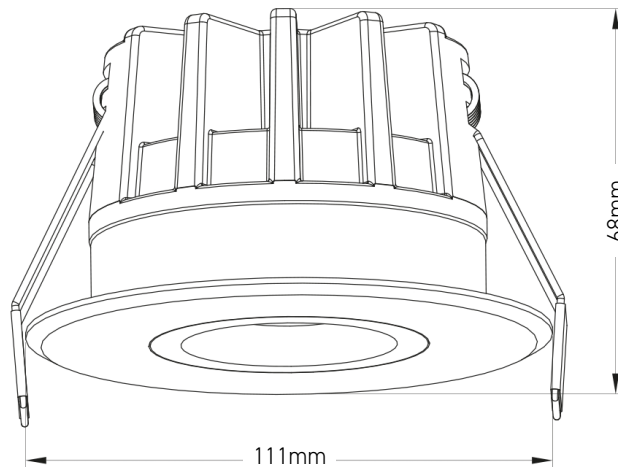

Product Image

Product Line Drawing

Specification

Voltage	40.7V
Wattage	13W
Colour Temp.	3000K
Lumens	1300lm
IP Rating	65
Dimmable	No
Lens	Optical Grade PMMA
Beam Angle	38°
CRI	Ra>80
Weight	0.5Kg
Heat Sink	Aluminium
Light Depreciation	<30% over 50,000hrs
Connection	Push on
Power Factor	0.9
Cut Out	90mm
Bezel Diameter	110mm
Minimum Void	89mm
Fire Ratings	30, 60min
Air Leakage BS 5250	0.008m ³ /hr/m ² @2pa
Air Tightness Part L	0.049m ³ /hr/m ² @50pa
Acoustic Downgrade	0

Description

The PRO1300 13W is fully compliant to Part L1a and with great colour rendering it delivers quality light with an output greater than a 50W low voltage lamp.

Available in Matt White, Chrome and Brushed Aluminium finishes.