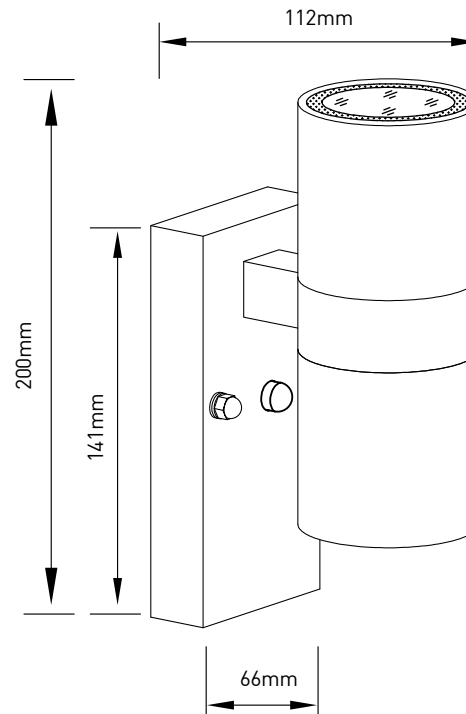

Outdoor & Security Lighting

Up & Down Wall Light with Photocell

GL-202P/BLK
Black

GL-202P/SS
316 Stainless Steel

Product Image

Product Line Drawing

Specification

Voltage	230V
Wattage	2 x 5W
Lamp	incl. 2 x 5W LED GU10
Colour Temp.	3000K
Lumens	2 x 500lm
IP Rating	IP44
Detection Range	6m/90°
Material	BLK Aluminium with Black finish
	SS 316 Stainless Steel