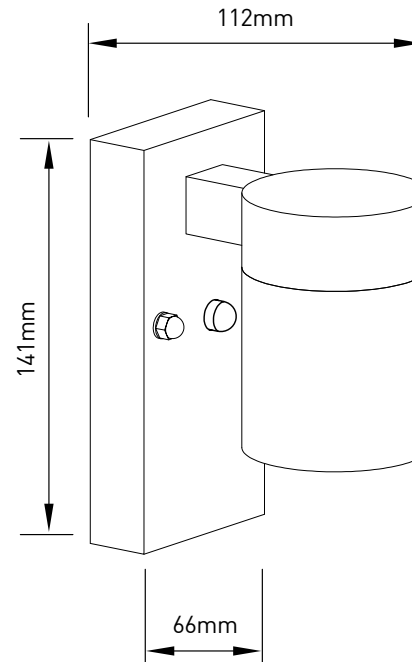

Outdoor & Security Lighting

Wall Light with Photocell

GL-203P/BLK GL-203P/SS

Black

316 Stainless Steel

Product Image

Product Line Drawing

Specification

Voltage	230V
Wattage	5W
Lamp	incl. 1× 5W LED GU10
Colour Temp.	3000K
Lumens	500lm
IP Rating	IP44
Detection Range	6m/90°
Material	BLK Aluminium with Black finish
	SS 316 Stainless Steel