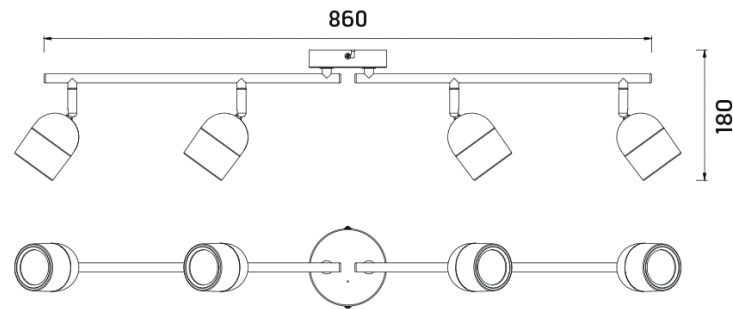

## Product Image

## Product Line Drawing

All measurements in mm

## Specification

Voltage	230V
Wattage	4 x 4W
Lumens	4 x 220lm
Lamp	4 x 4W LED GU10
Colour Temp.	3000K
IP Rating	44
Dimensions	860 x 180mm
Material	Chrome

## Features

- IP rated 4 light spotlight track with chrome finish.
- 4 x 4W LED GU10 lamps included.